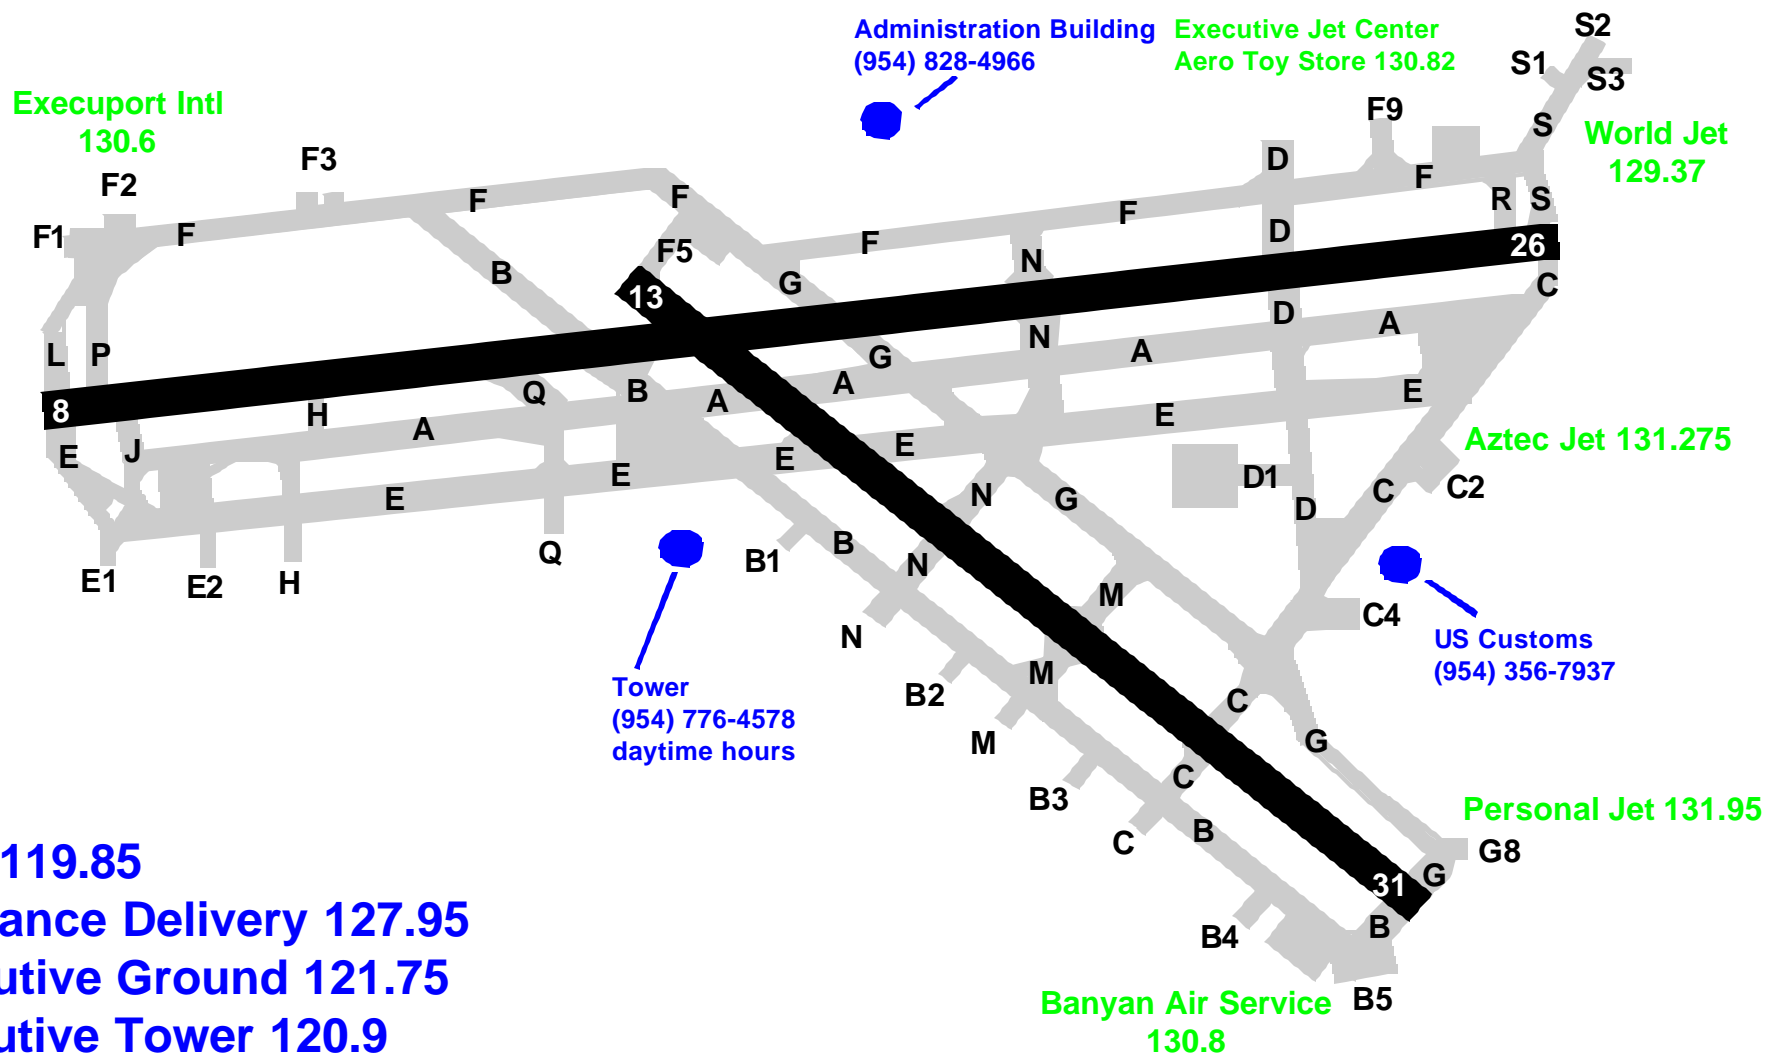

Fort Lauderdale Executive Airport Taxiway and Runway Diagram

ATIS 119.85

Clearance Delivery 127.95

Executive Ground 121.75

Executive Tower 120.9

Note: This diagram is not to be used for air navigation. Not to scale. Consult current Airport/Facility Directory, NOTAMS, Sectional charts, and flight information publications before flying.